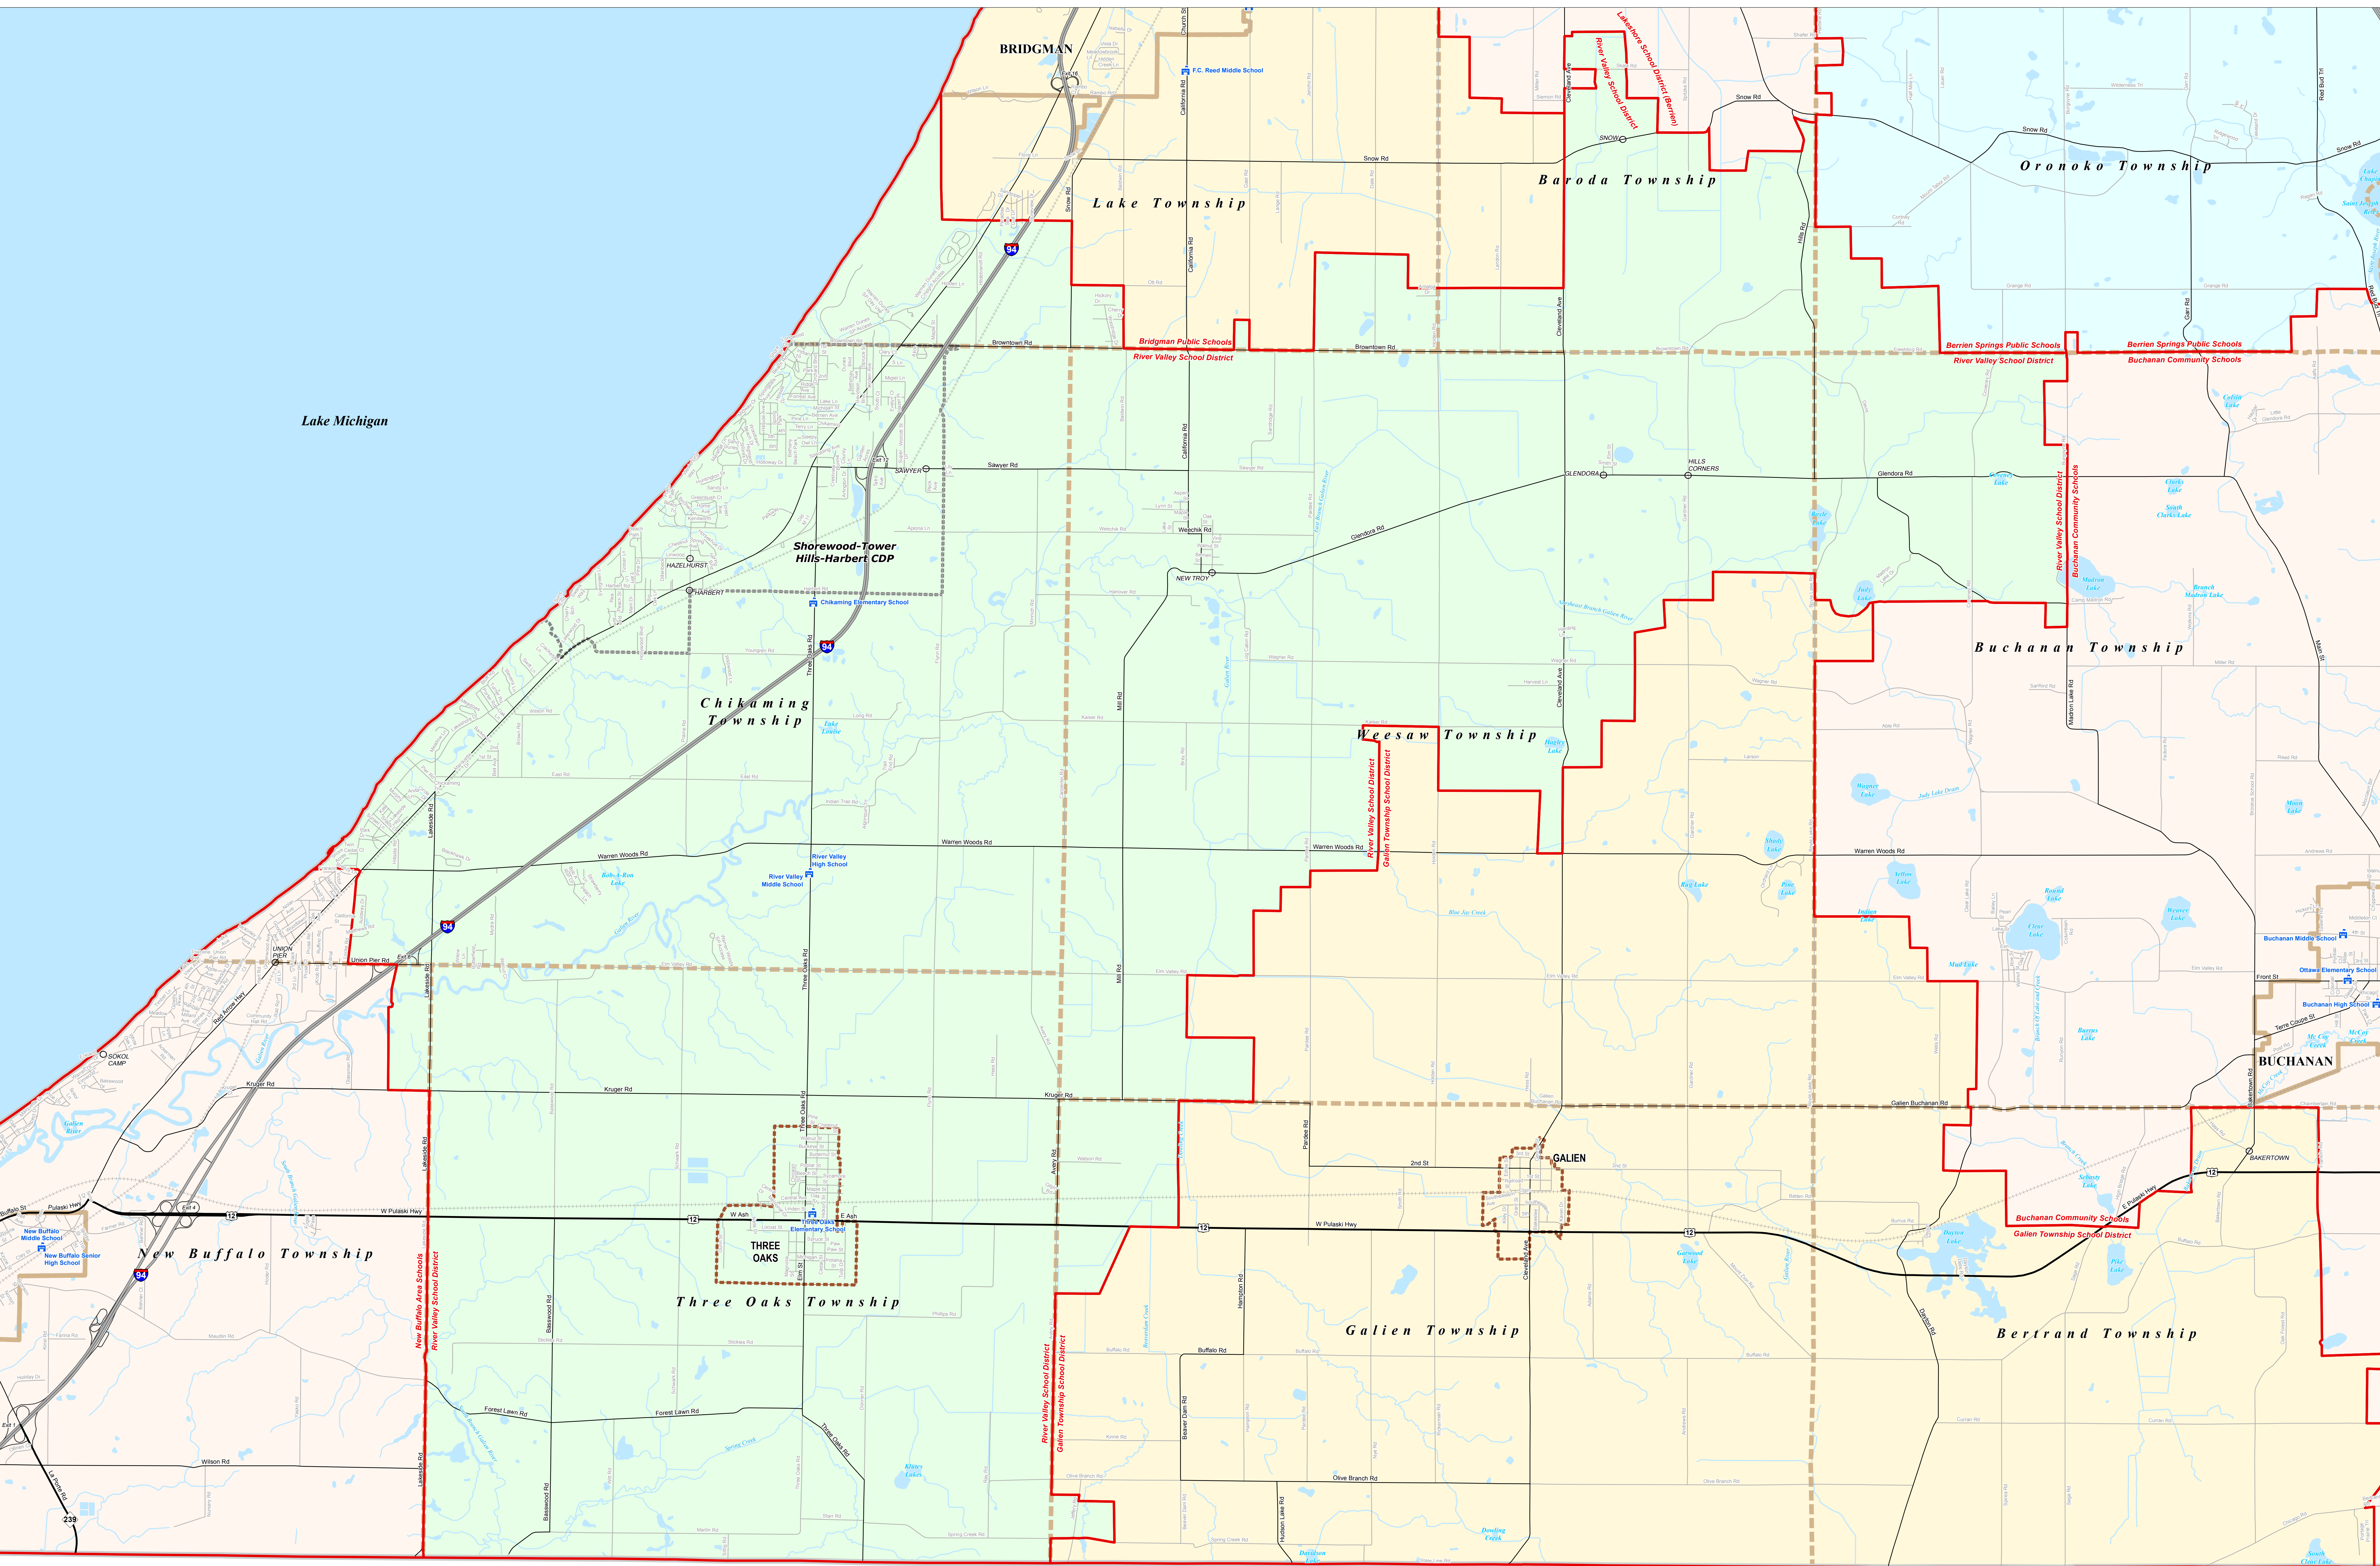

RIVER VALLEY SCHOOL DISTRICT

Berrien RESA

0 0.25 0.5 1 Miles

All information presented in this publication is in the public domain and may be reproduced, reprinted, and redistributed as desired.

Legend	
School District	School
County	Water Feature
City	River, Stream, or Drain
Township	Freeway
Village	Highway
Census Designated Place	Primary Road
	Local Road
	Railroad